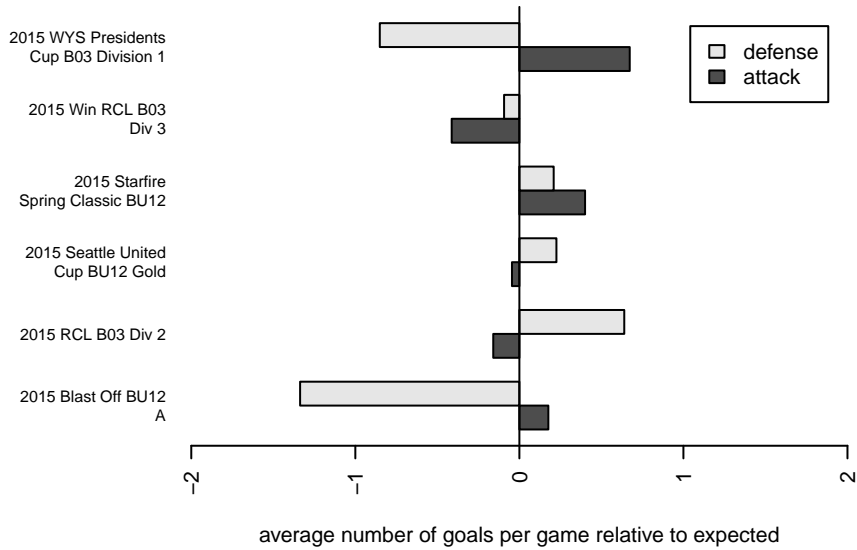

Performance relative to 13 month average