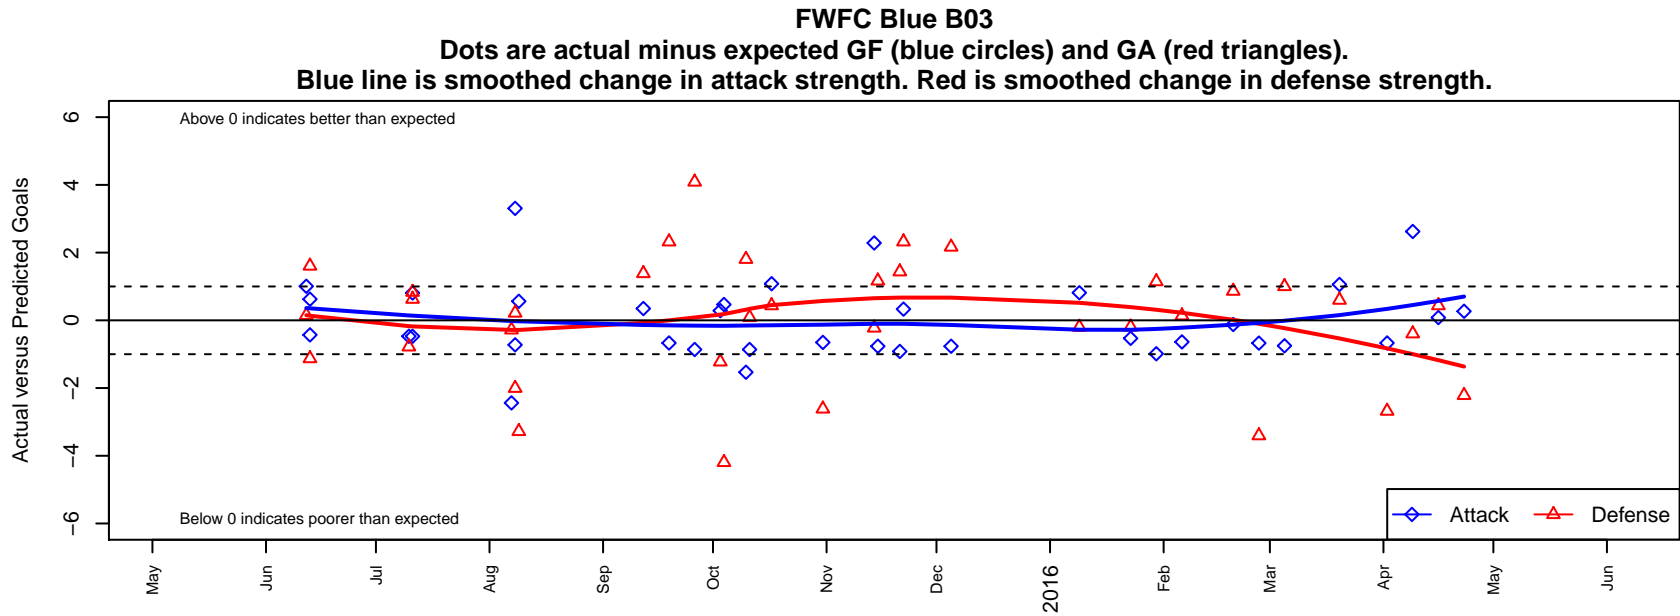

**attack and defense variance (black dot)
relative to other teams
and top 10 in region**

**attack and defense rating
relative to others at age
and all opponents in last 13 months**

FWFC Blue B03

Federal Way FC
Federal Way, WA
B03 total strength=579
attack=0.63 defense=0.34
fall league = RCL B03 Div 2
spr league = Win RCL B03 Div 3

alt names used:
FWFC B03 Blue
FWFC B03 Blue
FWFC B03 Blue
FWFC B03 BLUE (A)
FWFC B03 BLUE (A)
FWFC B03 BLUE (A)

Venues played:
2015 Starfire Spring Classic BU12
2015 Seattle United Cup BU12 Gold
2015 Blast Off BU12 A
2015 RCL B03 Div 2
2015 Win RCL B03 Div 3
2015 WYS Presidents Cup B03 Division 1