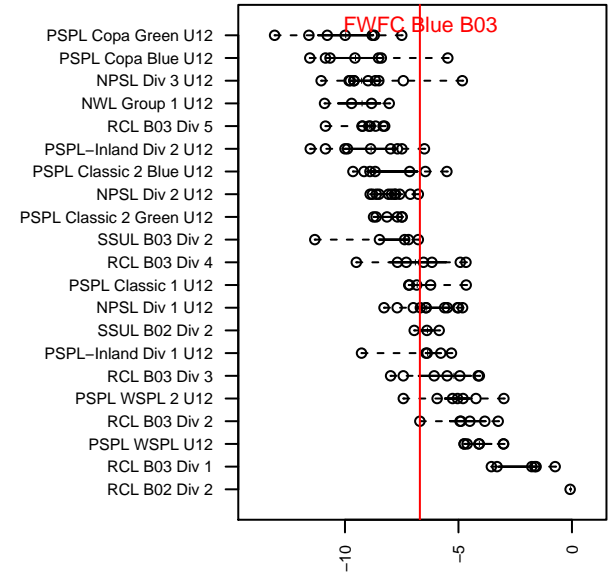

**attack and defense rating
relative to others at age
and all opponents in last 13 months**